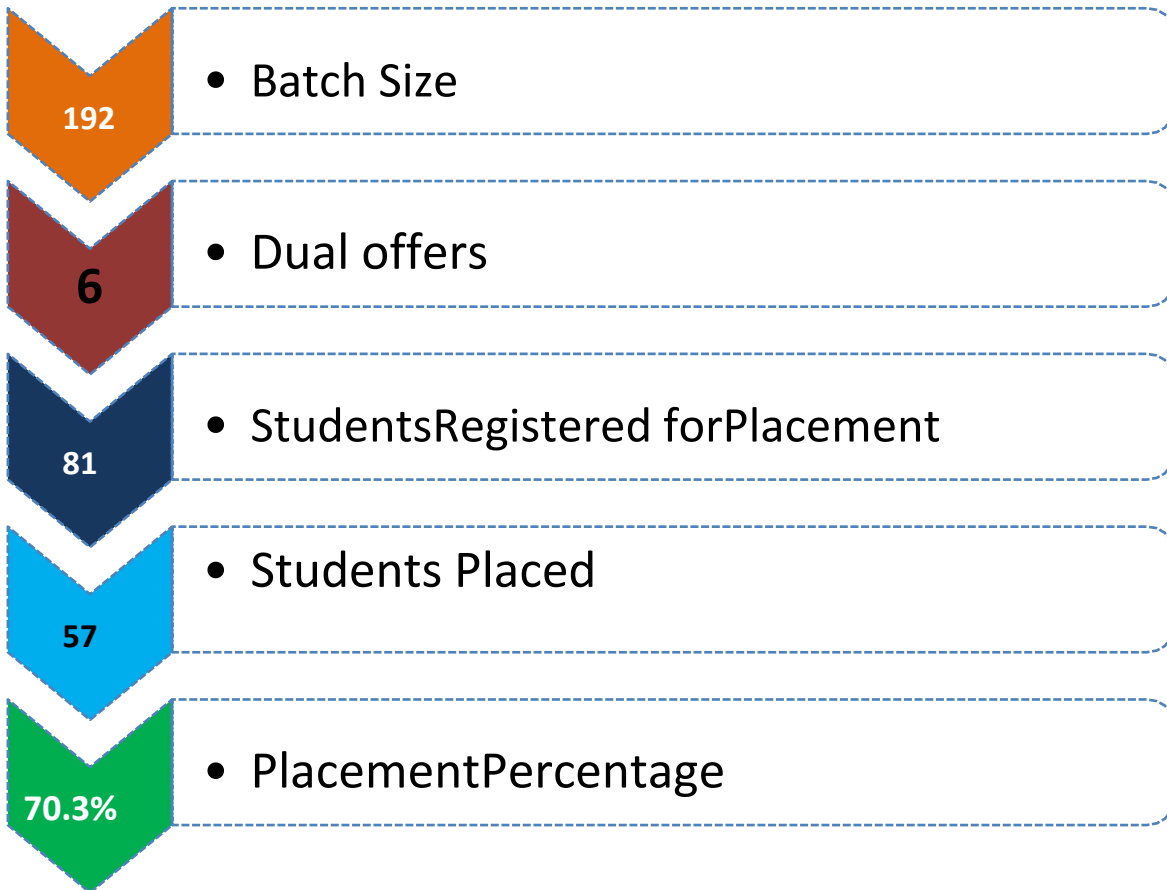

KERAL VERMA SUBHARTI COLLEGE OF SCIENCE