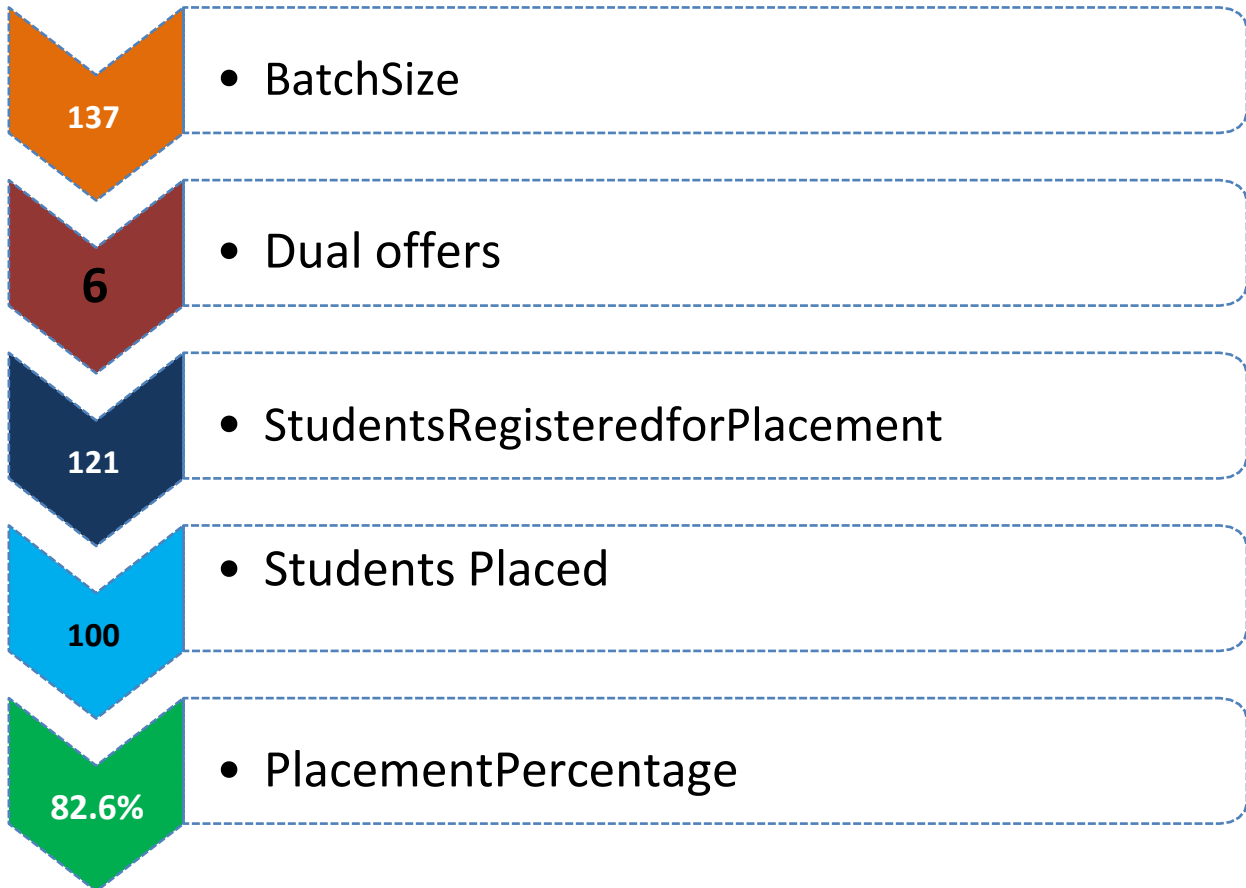

Placement Highlights

Subharti Institute of Technology & Engineering