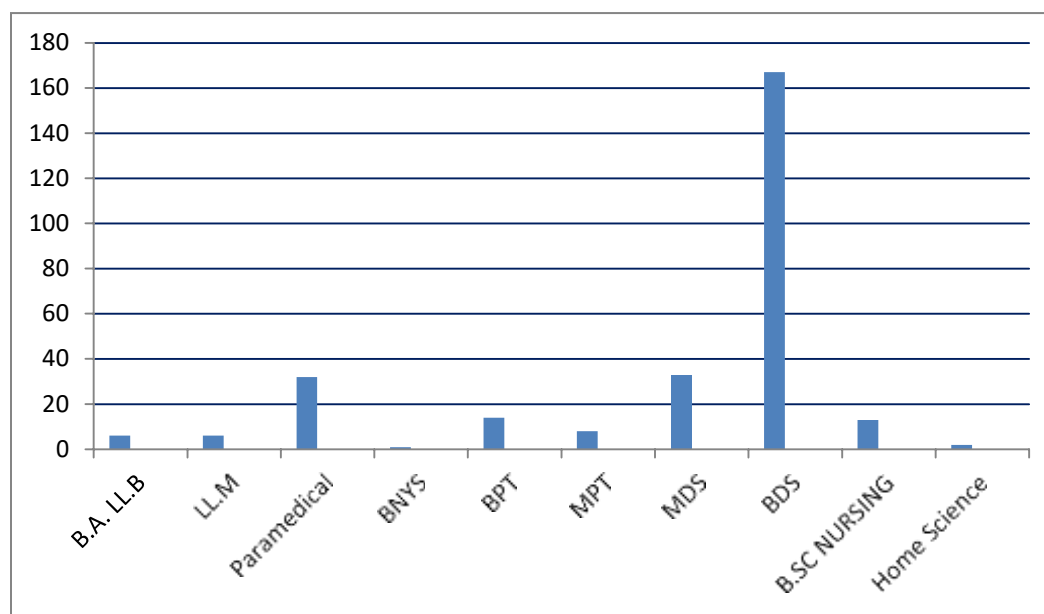

8.	BDS	167
9.	B.SC NURSING	13
10.	B.Sc Home Science	1
11.	M.Sc Home Science	1
Total No. of Student Placed(Off-Campus)		282

GRAPHICAL REPRESENTATION – OFF CAMPUS SELECTIONS

Self Employed Details (2022 – 23)

S. No.	Name	Mode	Course	Designation	Company
1.	Aaditya Chaursiya	Self Placed	B.A.LL.B	Artist	(Kudrat Ka Karishma)
2.	Alishan Khan	Self	BMLT	Phlebotmist and Technician	National Path lab Hapur UP
3.	Dr.Ayesha	Self Placed	BNYS	Wellness Expert	Wellness care Neuroveda A Unit of Holistic Care
4.	Dr. Deepankar Malik	Self Placed	BNYS	Wellness Expert	Deerghayu Naturopathy Clinic & Yoga Center (Udham Singh Nagar)
5.	Dr. Isherfeel Ansari	Self Placed	BNYS	Wellness Expert	Ansari Naturopathy Clinic (Modinagar)
6.	Dr.Sanjeev Kumar	Self Placed	BNYS	Wellness Expert	Clinic (Near by Sidharth Public School, Kanker Khera Meerut).
7.	Dr.Varsha Gautam	Self Placed	BNYS	Wellness Expert	Aeki Health Center (Greater Nodia)