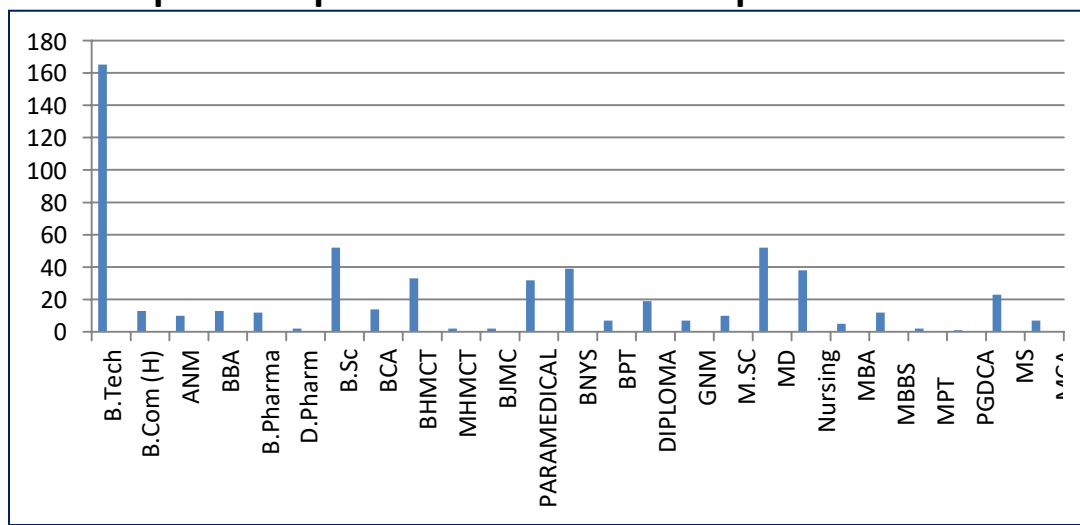

8.	BCA	14
9.	BHMCT	33
10.	MHMCT	2
11.	BJMC	2
12.	PARAMEDICAL	32
13.	BNYS	39
14.	BPT	7
15.	DIPLOMA	19
16.	GNM	7
17.	M.SC	10
18.	MD	52
19.	Nursing	38
20.	MBA	5
21.	MBBS	12
22.	MPT	2
23.	PGDCA	1
24.	MS	23
25.	MDS	1
26.	LLM	1
27.	MCA	7
Total No. of student placed (On-Campus)		574

Graphical Representation of On Campus Placements

Off Campus Placement Details (2022-23)

Sr. No.	Name of Student	Mode	Course	Designation	Company
1.	Mohammad Arif	Off Campus	B.A.LL.B.	Additional District Judge,	Govt. of UP