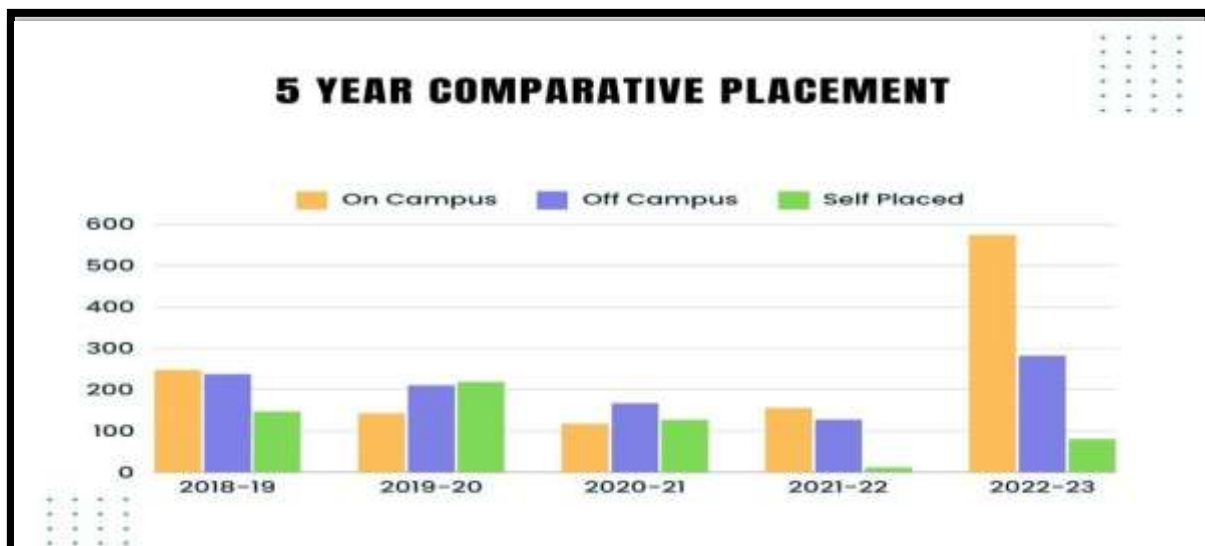

Report at a Glance

Graphical representation of Student Placement -2022-23

Summary of Student Placement- 2022-23

S.No	Mode of Placement	No. of Students
1	On campus	574
2	Off Campus	282
3	Total No. of Self-Employed Students	41
	Total Placed	897