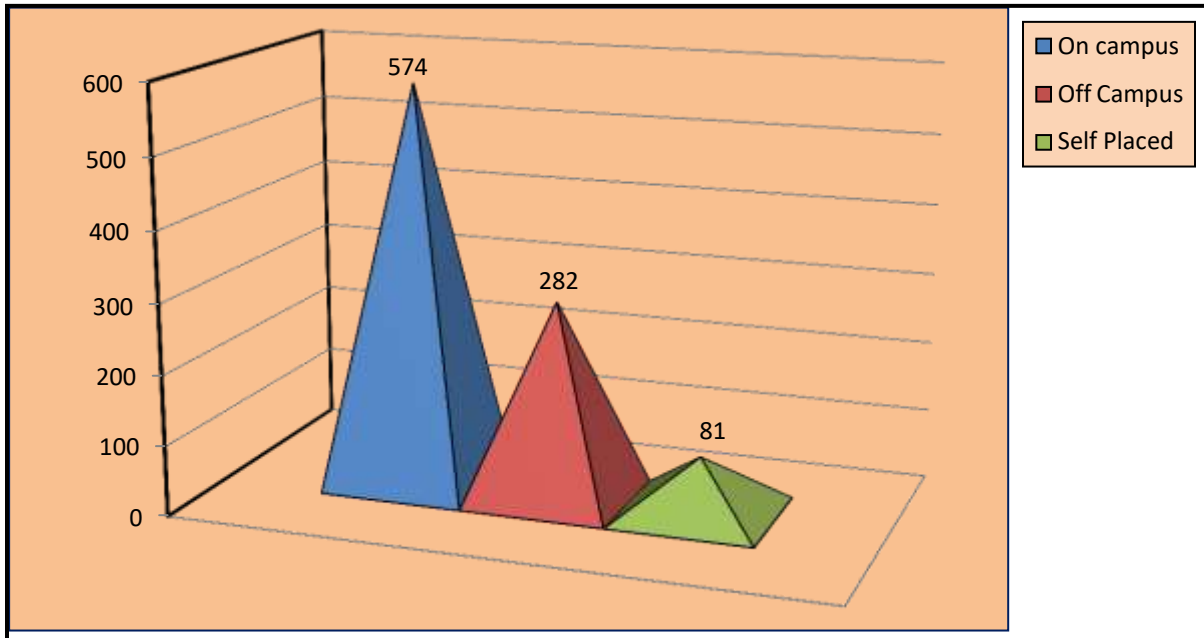

Report at a Glance

Graphical representation of Student Placement -2022-23

Summary of Student Placement- 2022-23

S.No	Mode of Placement	No. of Students
1	On campus	574
2	Off Campus	282
3	Total No. of Self-Employed Students	41
	Total Placed	897